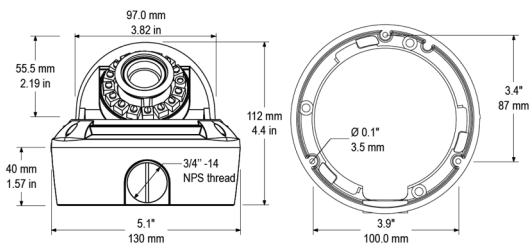

BSUDVM20/2.0IP/AMZ 1080P Vandal Network IR Dome

Key features

- 1/2.9" Progressive Scan CMOS
- VF Lens 2.8-12mm
- Full HD 1080P
- Multiple Streams
- IR Range 15-20m
- Low bitrate ,Excellent low light performance
- 3D DNR,dWDR,ICR
- Support ROI,Corridor mode,HLC

Dimension

Accessories

Specifications

CAMERA	
Image Sensor	1/2.9" Progressive Scan CMOS
Min. illumination	Color 0.05Lux;IR ON 0 Lux
Day & Night	ICR
Shutter Speed	1/5-1/20000
Auto Iris	Default Fixed,Auto Iris Optional
Wide Dynamic Range	dWDR
Digital Noise Reduction	2D/3D
Lens	2.8-12mm Lens
FOV	89° ~ 35°
IR LED	12pcs
IR Range	15-20m
IMAGE	
Video Compression	H.264 High/Main/Baseline Profile, MJPEG
Bit Rate (CBR/VBR)	Main stream:500kb-12000kb ;Sub stream 100kb-6000kb
Audio Compression	G.711 ,RAW_PCM
Max.Resolution	1920x1080/30fps
Stream	Stream1 1920x1080/1280x720 Stream 2 D1 to QVGA
Image Setting	Rotate Mode,Saturation,Brightness,Contrast,Sharpness
HLC	Yes
9:16 Corridor mode	Yes
ROI	Yes
Defog	N/A
NETWORK	
Network Protocols:	HTTP,HTTPS, TCP/IP, UDP/IP, RTSP, DHCP, NTP, PoE, Unicast and Multicast supported.
Alarm Trigger	Motion Detection,Networkdisconnect,Diskalarm,I/O alarm
RTSP Video	Standard RFC2326, Support QuickTime / VLC Player.
Security	User security authentication, Reset, Hardware WatchDog
Web Language	English, Chinese,Polish, Italian, Portuguese, Spanish.
System Compatibility	Onvif,CGI
Interface	
Ethernet	1 Ethernet (10/100 Base-T) RJ-45 Connector
Audio I/O	Default Not support,optional1ch Audio In,1ch Audio Out
Alarm I/O	Default Not support,optional1ch Alarm In,1ch Alarm Out
RS485	N/A
BNC Output	Yes
Reset Button	Yes
Edge Storage	Micro SD/SDHC slot ,Max 32GB
GENERAL	
Power Supply	DC12V/POE
Power Consumption	5W(IR LED OFF) ; 7W (IR LED ON)
OperatingTemperature	-25°C~-55°C
Operating Humidity	0% - 90% RH
Ingress Protection	IP66
Approvals	CE / FCC
Product Dimensions	φ 130×112mm
Product Weight	900g